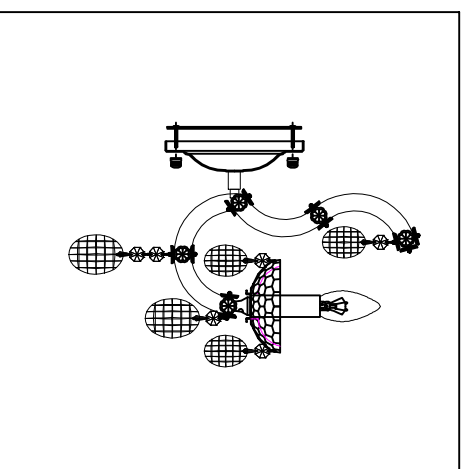

Specification of installation

In order to ensure safety use, please notice the following items:

- . Read and understand the whole Specification.
- . Suitable for the use of 220~240v and 50~60Hz.
- . Please wear gloves as installation and avoid rot on the surface of plating.
- . Must be installed on the fixed places and avoid rot on the surface of plating.
- . Please turn off the lighting source by soft cloth as cleaning prohibited to use of rotted detergent.
- . Please connect with the local sales service center when there are any abnormality.

- 1: Hangs Taiwan
- 2: Terminal
- 3: Side dish
- 4: Casing
- 5: E14 bulb
- 6: Crystal

Product coding: HOLLYWOOD AP2

FIXTURE SIZE:

L: 360MM

H: 390MM

W: 235MM

Crystal Equipped MODEL NO. HOLLYWOOD AP2 CHROME

L360W245*H390MM

A

14#/1+2"

10PCS

B

14#/1+2.5"

2PCS

C

14#/2+2.5"

2PCS