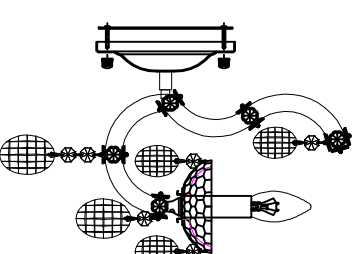

- 1: Hangs Taiwan
- 2: Terminal
- 3: Side dish
- 4: Casing
- 5: E14 bulb
- 6: Crystal

Product coding: HOLLYWOOD AP2

FIXTURE SIZE:

L: 360MM

H: 390MM

W: 235MM

Crystal Equipped MODEL NO. HOLLYWOOD AP2 CHROME

L360W245*H390MM

A

14#/1+2"

10PCS

B

14#/1+2.5"

2PCS

C

14#/2+2.5"