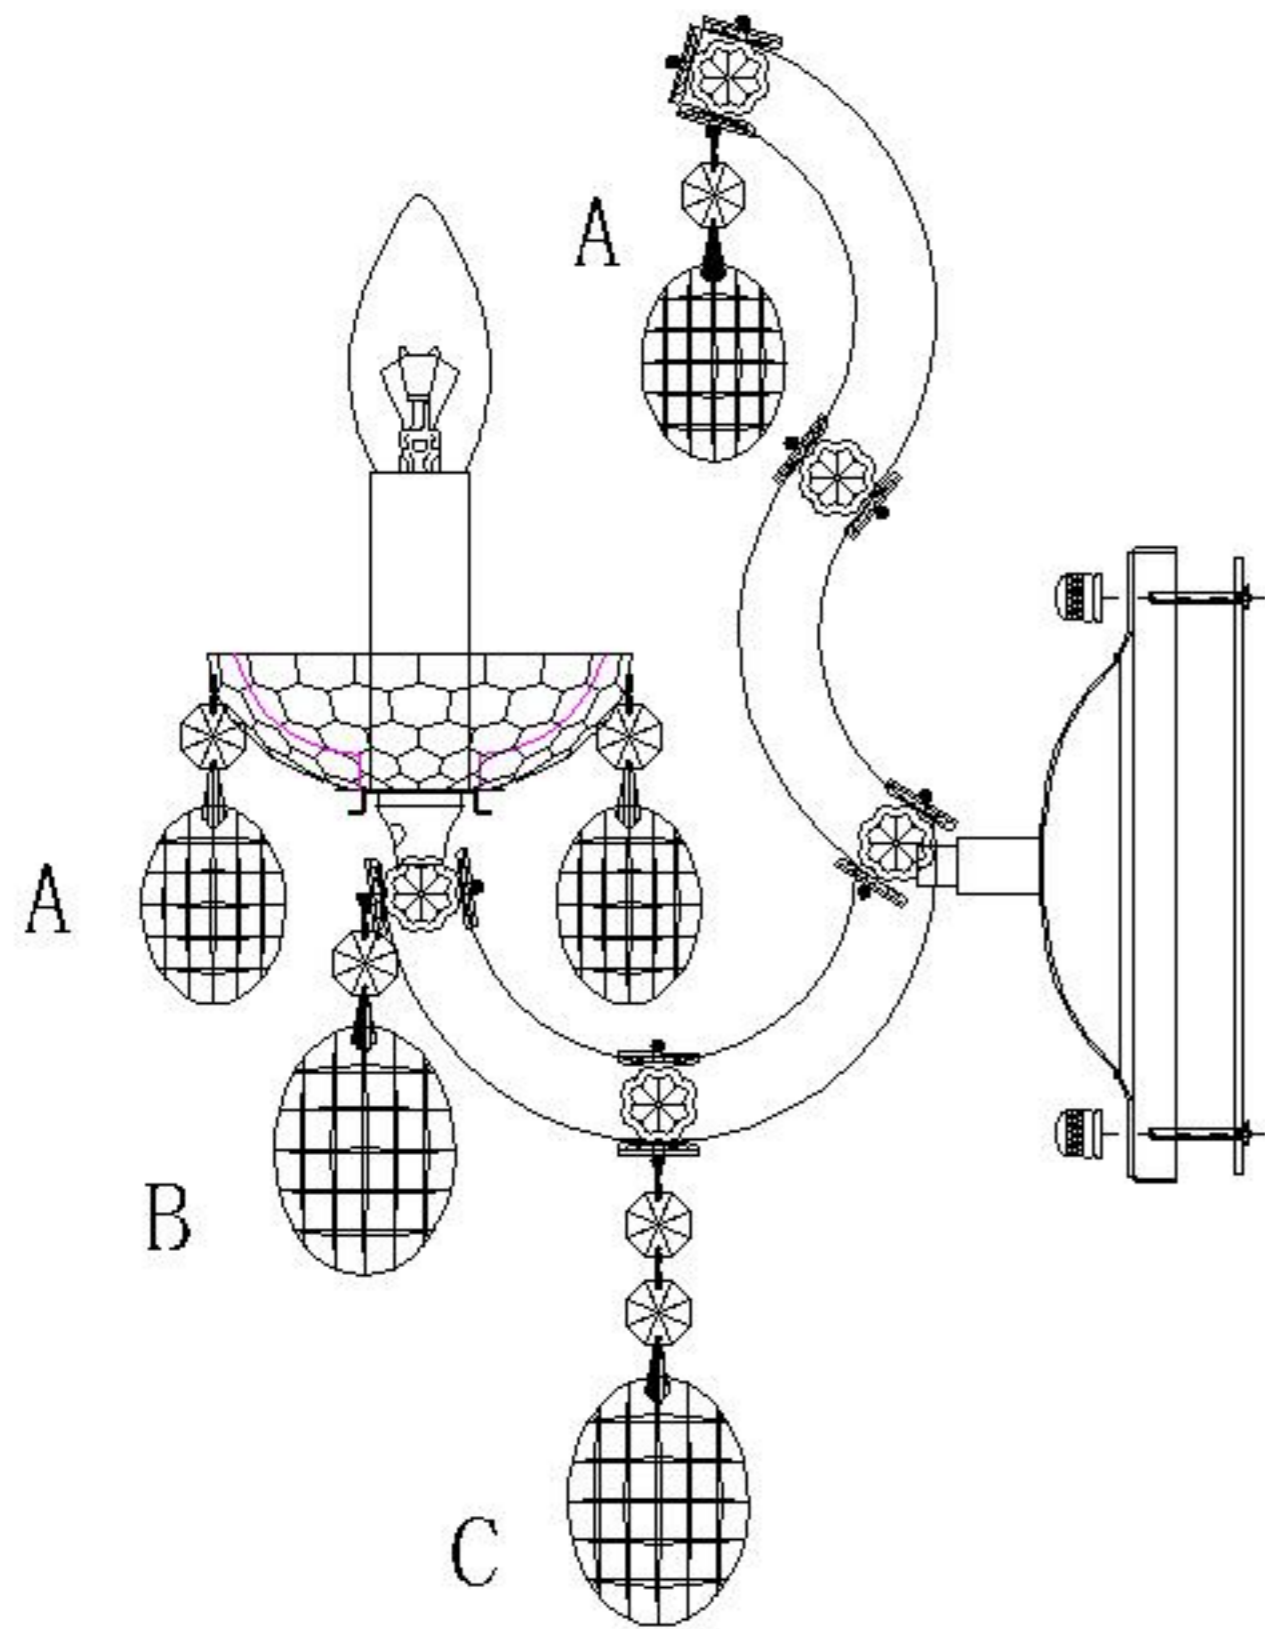

Specification of installation

In order to ensure safety use, please notice the following items:

- . Read and understand the whole Specification.
- . Suitable for the use of 220~240v and 50~60Hz.
- . Please wear gloves as installation and avoid rot on the surface of plating.
- . Must be installed on the fixed places and avoid rot on the surface of plating.
- . Please turn off the lighting source by soft cloth as cleaning prohibited to use of rotted detergent.
- . Please connect with the local sales service center when there are any abnormality.

- 1: Hangs Taiwan
- 2: Terminal
- 3: Side dish
- 4: Casing
- 5: E14 bulb
- 6: Crystal

Product coding: HOLLYWOOD AP2

FIXTURE SIZE:

L: 360MM

H: 390MM

W: 235MM

Crystal Equipped MODEL NO. HOLLYWOOD AP2 CHROME

L360W245*H390MM

A

14#/1+2"

10PCS

B

14#/1+2.5"

2PCS

C

14#/2+2.5"