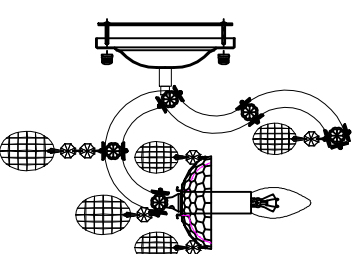

Specification of installation

In order to ensure safety use, please notice the following items:

- . Read and understand the whole Specification.
- . Suitable for the use of 220~240v and 50~60Hz.
- . Please wear gloves as installation and avoid rot on the surface of plating.
- . Must be installed on the fixed places and avoid rot on the surface of plating.
- . Please turn off the lighting source by soft cloth as cleaning prohibited to use of rotted detergent.
- . Please connect with the local sales service center when there are any abnormality.

- 1: Hangs Taiwan
- 2: Terminal
- 3: Side dish
- 4: Casing
- 5: E14 bulb
- 6: Crystal

Product coding: HOLLYWOOD AP2

FIXTURE SIZE:

L: 360MM

H: 390MM

W: 235MM

Crystal Equipped MODEL NO. HOLLYWOOD AP2 CHROME

L360W245*H390MM

A

14#/1+2"

10PCS

B

14#/1+2.5"

2PCS

C

14#/2+2.5"