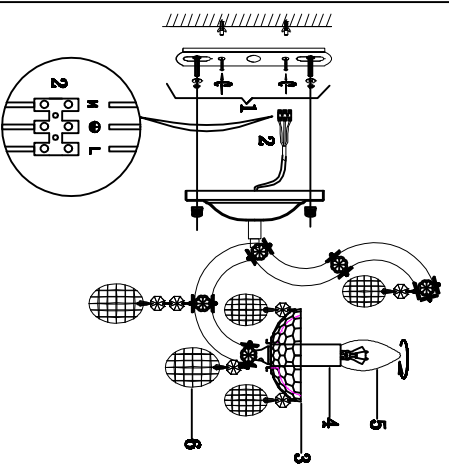

Specification of installation

In order to ensure safety use, please notice the following items:

- . Read and understand the whole Specification.
- . Suitable for the use of 220~240v and 50~60Hz.
- . Please wear gloves as installation and avoid rot on the surface of plating.
- . Must be installed on the fixed places and avoid rot on the surface of plating.
- . Please turn off the lighting source by soft cloth as cleaning prohibited to use of rotted detergent.
- . Please connect with the local sales service center when there are any abnormality.

- 1: Hangs Taiwan
- 2: Terminal
- 3: Side dish
- 4: Casing
- 5: E14 bulb
- 6: Crystal

Product coding: HOLLYWOOD AP2

FIXTURE SIZE:

L: 360MM

H: 390MM

W: 235MM

Crystal Equipped MODEL NO. HOLLYWOOD AP2 CHROME

L360W245*H390MM

A

14#/1+2"

10PCS

B

14#/1+2.5"

2PCS

C

14#/2+2.5"